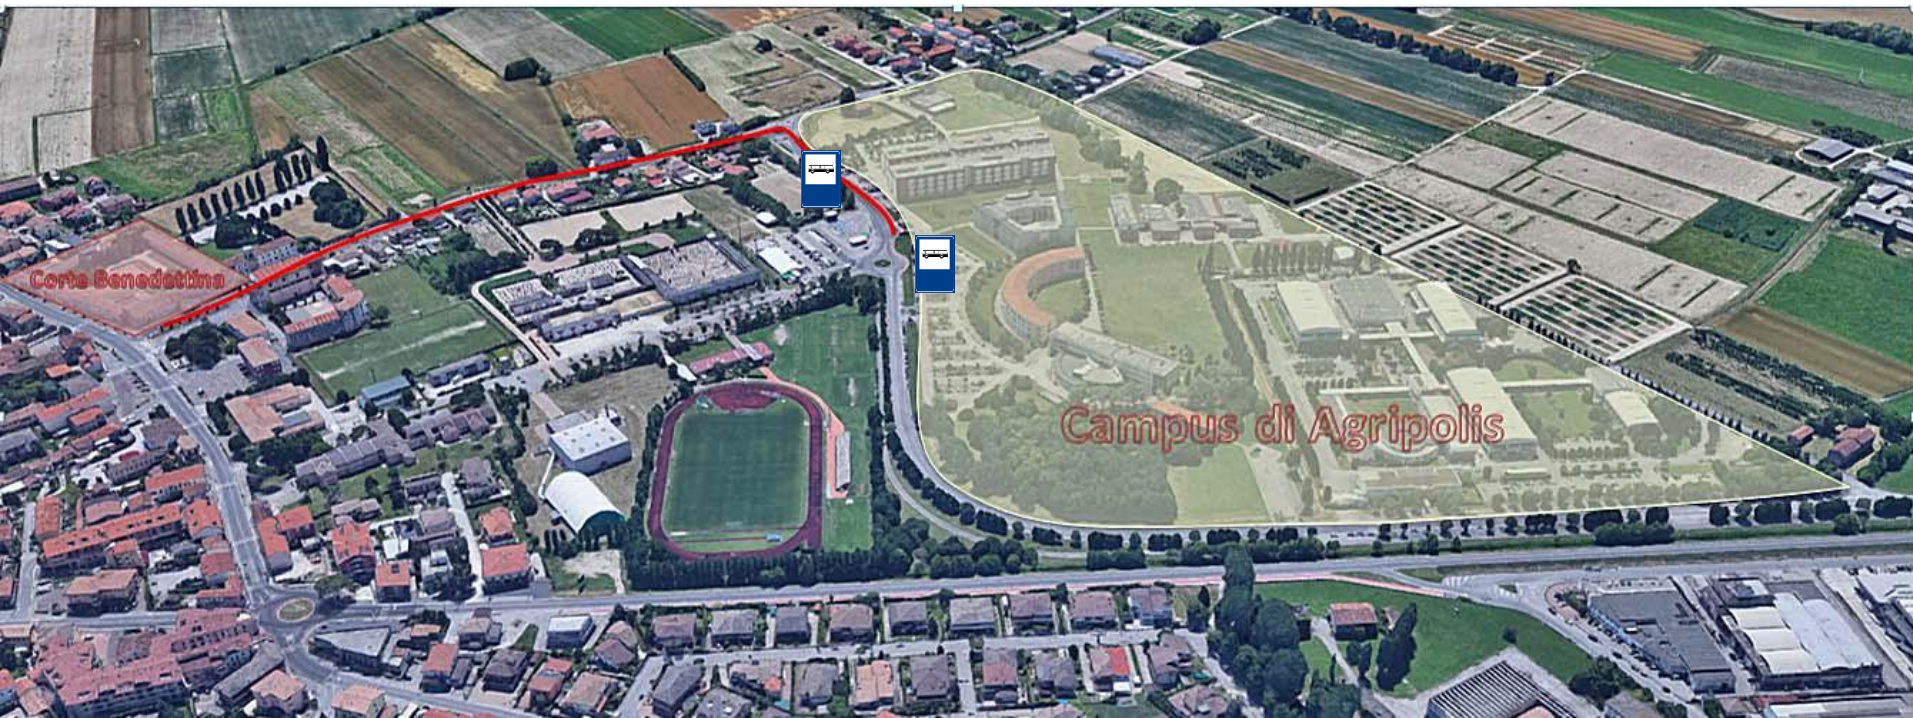

<https://www.esu.pd.it/en/our-main-activities/food-services-canteens>

UNIVERSITÀ
DEGLI STUDI
DI PADOVA

EXPERIMENTAL FARM

- "Lucio Toniolo" experimental farm
- Ca. 80 ha agricultural land with 15 ha vineyard
- Stables for animal breeding

- Sala Agricoltura
- Aula Filandia 1 and Filandia 2
- Sala Montecchio
- Study rooms
- Offices of the School AMV
- Erasmus Office (Mobility desk)

First-cycle Degrees

Agriculture and Forestry Area

- Agricultural Science and Technology
- Forestry and Environmental Technology
- Management and Planning of Land and Green Infrastructures
- Organic Crops Management
- Viticulture and Enology Science and Technology