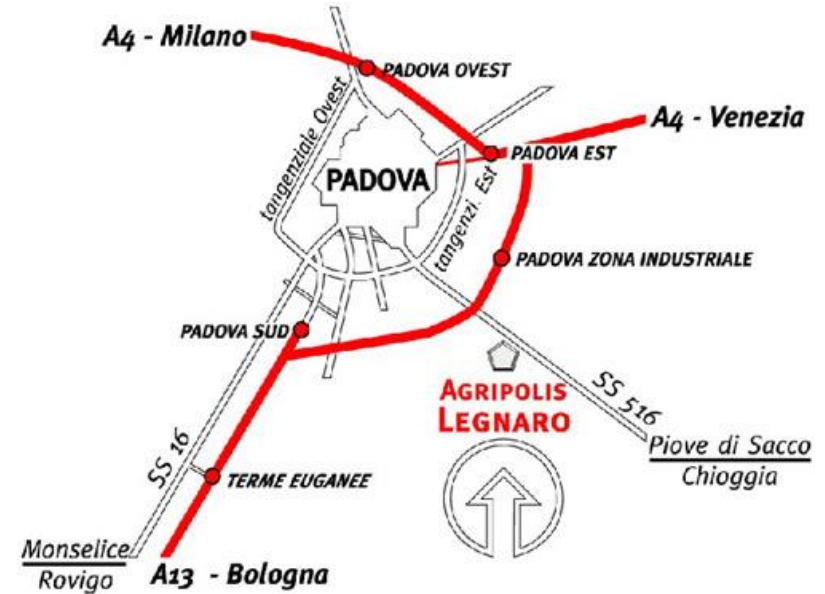

DIPARTIMENTO DI **TERRITORIO E SISTEMI**
AGRO-FORESTALI - TESAF

*DEPARTMENT OF LAND, ENVIRONMENT,
AGRICULTURE AND FORESTRY*

UNIVERSITÀ
DEGLI STUDI
DI PADOVA

THE CAMPUS "AGRIPOLIS"

<https://youtu.be/gR4qcWUXvGg>

UNIVERSITÀ
DEGLI STUDI
DI PADOVA

LOCATION

 **BUSITALIA**
NORD
GRUPPO FERROVIE DELLO STATO ITALIANE

SITA bus
PADOVA AUTOSTAZIONE - AGRIPOLIS

“How to reach Agripolis University Campus by bus:”

[https://www.fsbusitalia.it/content/fsbusitalia/eng/veneto/timetables-and-lines/padua-agripolis-connections.html#:~:text=Leaving%20Padua%20railway%20station%2C%20the,lines%20is%20on%20the%20left.&text=The%20line%20that%20goes%20directly,Brugine%20and%20Campagnola%20\(E003\).](https://www.fsbusitalia.it/content/fsbusitalia/eng/veneto/timetables-and-lines/padua-agripolis-connections.html#:~:text=Leaving%20Padua%20railway%20station%2C%20the,lines%20is%20on%20the%20left.&text=The%20line%20that%20goes%20directly,Brugine%20and%20Campagnola%20(E003).)